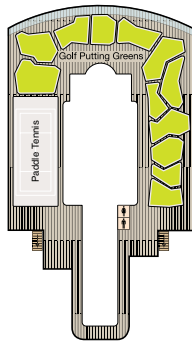

DECK PLANS | VISTA

SYMBOL LEGEND

- ♣♣ Restrooms
- E Elevator
- 👕 Launderette
- || Connecting Staterooms
- ♿ Wheelchair Accessible
- ★ Triple with Sofabed

STATEROOM COLOR LEGEND

OS	VS	OC	PH1	PH2	PH3	A1	A2	A3	A4
B1	B2	B3	B4	B5	S				

DECK 16

- Golf Putting Greens
- Paddle Tennis
- Sun Deck

DECK 15

- Fitness Track
- Shuffleboard
- Croquet/Bocce
- Aquamar Spa + Vitality Center
- Aquamar Spa Terrace
- Fitness Center
- Styling Salon
- Barber Shop

DECK 14

- Toscana
- Polo Grill
- Privée
- Library
- Baristas
- The Culinary Center and Restaurant
- Artist Loft
- LYNC Digital Center
- Horizons

DECK 12

- Pool Deck
- Waves Bar
- Waves Grill
- Aquamar Kitchen
- Terrace Café
- Staterooms

DECK 11

- Bridge
- Launderette
- Executive Lounge
- Staterooms