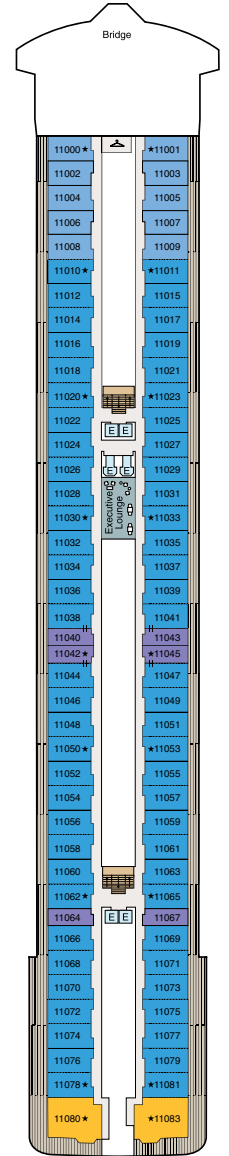

# DECK PLANS | VISTA

## SYMBOL LEGEND

- ♣♣ Restrooms
- E Elevator
- 👕 Launderette
- || Connecting Staterooms
- ♿ Wheelchair Accessible
- ★ Triple with Sofabed

## STATEROOM COLOR LEGEND

- |    |    |    |     |     |     |    |    |    |    |
|----|----|----|-----|-----|-----|----|----|----|----|
| OS | VS | OC | PH1 | PH2 | PH3 | A1 | A2 | A3 | A4 |
| B1 | B2 | B3 | B4  | B5  | S   |    |    |    |    |

### DECK 15

- Fitness Track
- Shuffleboard
- Croquet/Bocce
- Aquamar Spa + Vitality Center
- Aquamar Spa Terrace
- Fitness Center
- Styling Salon
- Barber Shop