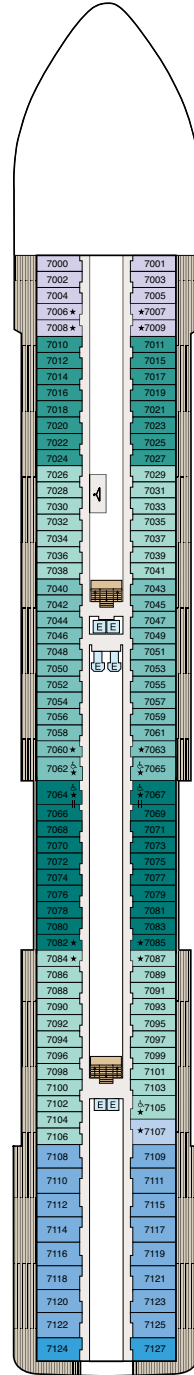

# DECK PLANS | VISTA

## SYMBOL LEGEND

- ♣♣ Restrooms
- E Elevator
- 👕 Launderette
- || Connecting Staterooms
- ♿ Wheelchair Accessible
- ★ Triple with Sofabed

## STATEROOM COLOR LEGEND

- |    |    |    |     |     |     |    |    |    |    |
|----|----|----|-----|-----|-----|----|----|----|----|
| OS | VS | OC | PH1 | PH2 | PH3 | A1 | A2 | A3 | A4 |
| B1 | B2 | B3 | B4  | B5  | S   |    |    |    |    |

### DECK 11

- Bridge
- Launderette
- Executive Lounge
- Staterooms

**DECK 10**

- Launderette
- Staterooms

**DECK 9**

- Concierge Lounge
- Launderette
- Staterooms

**DECK 8**

- Launderette
- Staterooms