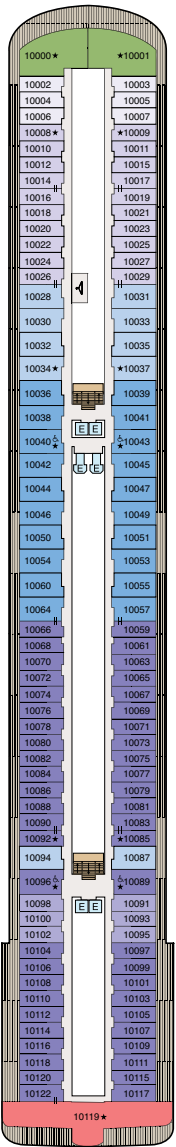

DECK 10

- Launderette
- Staterooms