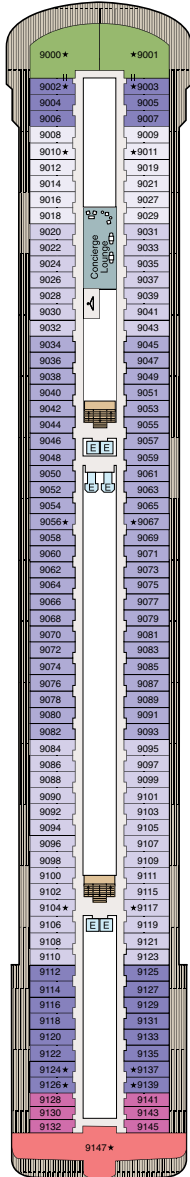

# DECK PLANS | VISTA

## SYMBOL LEGEND

- ♣♣ Restrooms
- E Elevator
- 👕 Launderette
- || Connecting Staterooms
- ♿ Wheelchair Accessible
- ★ Triple with Sofabed

## STATEROOM COLOR LEGEND

- |    |    |    |     |     |     |    |    |    |    |
|----|----|----|-----|-----|-----|----|----|----|----|
| OS | VS | OC | PH1 | PH2 | PH3 | A1 | A2 | A3 | A4 |
| B1 | B2 | B3 | B4  | B5  | S   |    |    |    |    |

### DECK 11

- Bridge
- Launderette
- Executive Lounge
- Staterooms

**DECK 10**

- Launderette
- Staterooms

**DECK 9**

- Concierge Lounge
- Launderette
- Staterooms

**DECK 8**

- Launderette
- Staterooms