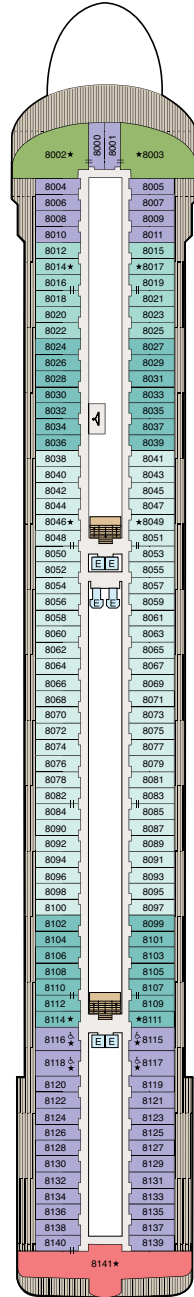

# DECK PLANS | VISTA

## STATEROOM COLOR LEGEND

- |    |    |    |     |     |     |    |    |    |    |
|----|----|----|-----|-----|-----|----|----|----|----|
| OS | VS | OC | PH1 | PH2 | PH3 | A1 | A2 | A3 | A4 |
| B1 | B2 | B3 | B4  | B5  | S   |    |    |    |    |

### DECK 11

- Bridge
- Launderette
- Executive Lounge
- Staterooms

**DECK 10**

- Launderette
- Staterooms

**DECK 9**

- Concierge Lounge
- Launderette
- Staterooms

**DECK 8**

- Launderette
- Staterooms

**DECK 7**

- Launderette
- Staterooms

**DECK 6**

- Upper Hall
- Martinis
- Casino
- Casino Bar
- The Grand Lounge
- The Grand Dining Room

**DECK 5**

- Show Lounge
- Reception
- Destination Services
- Concierge
- Boutiques
- Red Ginger
- Ember