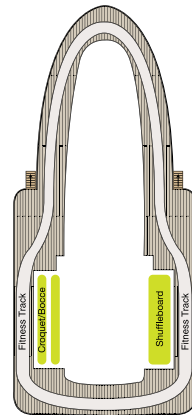

DECK PLANS | VISTA

SYMBOL LEGEND

- ♣♣ Restrooms
- E Elevator
- 👕 Launderette
- || Connecting Staterooms
- ♿ Wheelchair Accessible
- ★ Triple with Sofabed

STATEROOM COLOR LEGEND

OS	VS	OC	PH1	PH2	PH3	A1	A2	A3	A4
B1	B2	B3	B4	B5	S				

DECK 16

- Golf Putting Greens
- Paddle Tennis
- Sun Deck

DECK 15

- Fitness Track
- Shuffleboard
- Croquet/Bocce
- Aquamar Spa + Vitality Center
- Aquamar Spa Terrace
- Fitness Center
- Styling Salon
- Barber Shop

DECK 14

- Toscana
- Polo Grill
- Privée
- Library
- Baristas
- The Culinary Center and Restaurant
- Artist Loft
- LYNC Digital Center
- Horizons

DECK 12

- Pool Deck
- Waves Bar
- Waves Grill
- Aquamar Kitchen
- Terrace Café
- Staterooms

DECK 11

- Bridge
- Launderette
- Executive Lounge
- Staterooms