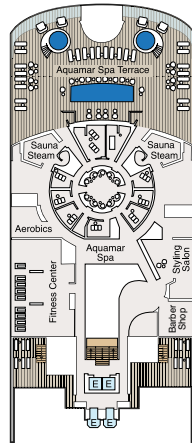

DECK PLANS | VISTA

SYMBOL LEGEND

- ♣♣ Restrooms
- E Elevator
- 👕 Launderette
- || Connecting Staterooms
- ♿ Wheelchair Accessible
- ★ Triple with Sofabed

STATEROOM COLOR LEGEND

OS	VS	OC	PH1	PH2	PH3	A1	A2	A3	A4
B1	B2	B3	B4	B5	S				

DECK 16

- Golf Putting Greens
- Paddle Tennis
- Sun Deck

DECK 15

- Fitness Track
- Shuffleboard
- Croquet/Bocce
- Aquamar Spa + Vitality Center
- Aquamar Spa Terrace
- Fitness Center
- Styling Salon
- Barber Shop

DECK 14

- Toscana
- Polo Grill
- Privée
- Library
- Baristas
- The Culinary Center and Restaurant
- Artist Loft
- LYNC Digital Center
- Horizons

DECK 12

- Pool Deck
- Waves Bar
- Waves Grill
- Aquamar Kitchen
- Terrace Café
- Staterooms

DECK 11

- Bridge
- Launderette
- Executive Lounge
- Staterooms