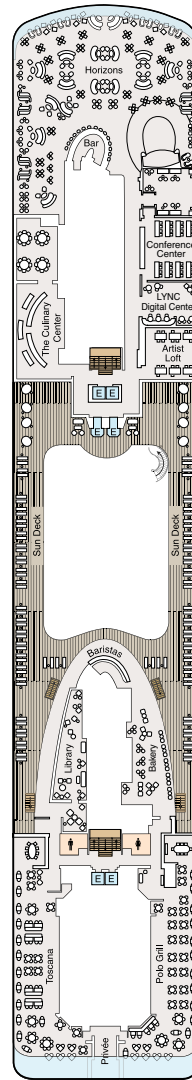

# DECK PLANS | VISTA

## SYMBOL LEGEND

- ♣♣ Restrooms
- E Elevator
- 👕 Launderette
- || Connecting Staterooms
- ♿ Wheelchair Accessible
- ★ Triple with Sofabed

## STATEROOM COLOR LEGEND

- |    |    |    |     |     |     |    |    |    |    |
|----|----|----|-----|-----|-----|----|----|----|----|
| OS | VS | OC | PH1 | PH2 | PH3 | A1 | A2 | A3 | A4 |
| B1 | B2 | B3 | B4  | B5  | S   |    |    |    |    |

### DECK 15

- Fitness Track
- Shuffleboard
- Croquet/Bocce
- Aquamar Spa + Vitality Center
- Aquamar Spa Terrace
- Fitness Center
- Styling Salon
- Barber Shop