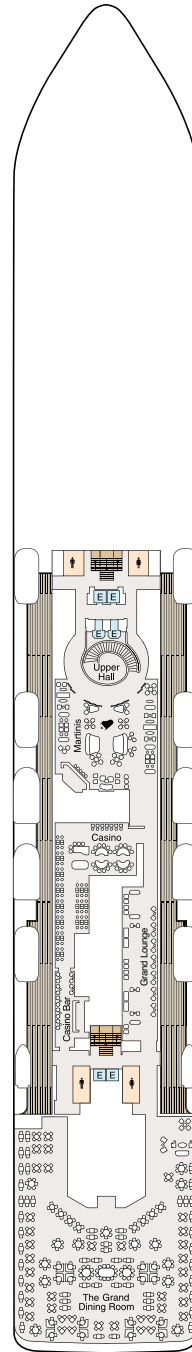

DECK 6

- Upper Hall
- Martinis
- Casino
- Casino Bar
- The Grand Lounge
- The Grand Dining Room