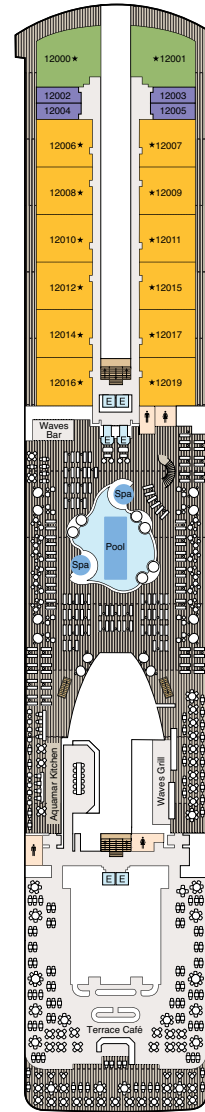

# DECK PLANS | VISTA

## SYMBOL LEGEND

- ♣♣ Restrooms
- E Elevator
- 👕 Launderette
- || Connecting Staterooms
- ♿ Wheelchair Accessible
- ★ Triple with Sofabed

## STATEROOM COLOR LEGEND

- |    |    |    |     |     |     |    |    |    |    |
|----|----|----|-----|-----|-----|----|----|----|----|
| OS | VS | OC | PH1 | PH2 | PH3 | A1 | A2 | A3 | A4 |
| B1 | B2 | B3 | B4  | B5  | S   |    |    |    |    |

### DECK 15

- Fitness Track
- Shuffleboard
- Croquet/Bocce
- Aquamar Spa + Vitality Center
- Aquamar Spa Terrace
- Fitness Center
- Styling Salon
- Barber Shop