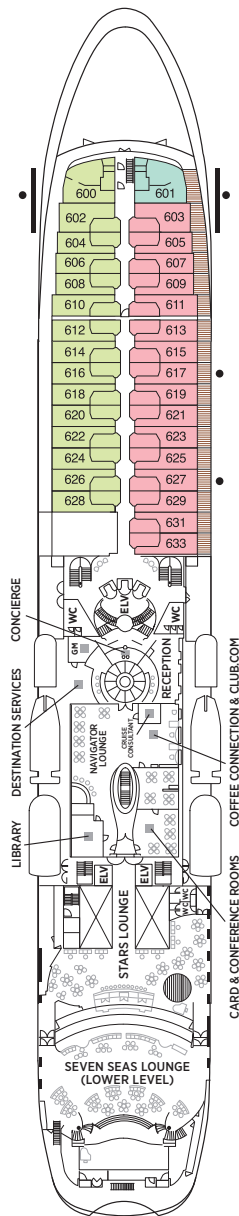

Seven Seas Navigator® DECK PLANS

- Convertible sofa bed
 - ♿ Wheelchair accessible suites 832, 833, 928, and 929 have shower stall instead of bathtub
 - Connecting suites
- Up to one rollaway bed can be added to most suites, please inquire at time of booking.

- MS MASTER SUITE
- GS GRAND SUITE
- NS NAVIGATOR SUITE
- A PENTHOUSE SUITE
- B PENTHOUSE SUITE
- C PENTHOUSE SUITE
- D CONCIERGE SUITE
- E DELUXE VERANDA SUITE
- F DELUXE VERANDA SUITE
- G DELUXE WINDOW SUITE
- H DELUXE WINDOW SUITE

OVERALL LENGTH... 566 ft.
 BEAM (WIDTH)... 81 ft.
 DRAFT... 24 ft.
 SUITES... 248
 GUESTS... 496
 CREW... 378 International
 GUEST DECKS... 8
 GROSS TONNAGE... 28,803
 CRUISING SPEED... 20 Knots
 SHIP'S REGISTRY... Bahamas

DECK 5

COMPASS ROSE

DECK 6

CARD & CONFERENCE ROOMS
 COFFEE CONNECTION / CLUB.COM
 CRUISE SALES
 DESTINATION SERVICES
 LIBRARY
 NAVIGATOR LOUNGE
 RECEPTION & CONCIERGE
 SEVEN SEAS LOUNGE (LOWER)
 STARS LOUNGE