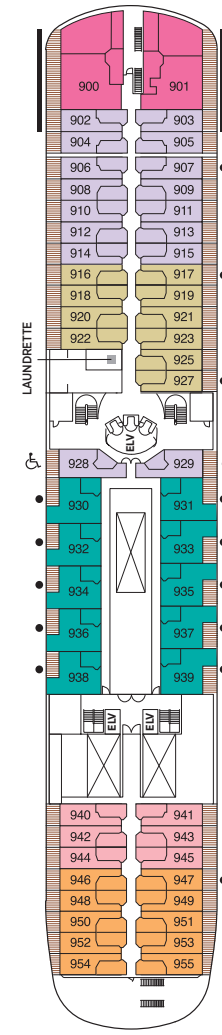

Seven Seas Navigator® DECK PLANS

1. Convertible sofa bed
   - ♿ Wheelchair accessible suites 832, 833, 928, and 929 have shower stall instead of bathtub
   - Connecting suites
2. Up to one rollaway bed can be added to most suites, please inquire at time of booking.

- MS MASTER SUITE
- GS GRAND SUITE
- NS NAVIGATOR SUITE
- A PENTHOUSE SUITE
- B PENTHOUSE SUITE
- C PENTHOUSE SUITE
- D CONCIERGE SUITE
- E DELUXE VERANDA SUITE
- F DELUXE VERANDA SUITE
- G DELUXE WINDOW SUITE
- H DELUXE WINDOW SUITE

OVERALL LENGTH... 566 ft.
BEAM (WIDTH)... 81 ft.
DRAFT... 24 ft.
SUITES... 248
GUESTS... 496
CREW... 378 International
GUEST DECKS... 8
GROSS TONNAGE... 28,803
CRUISING SPEED... 20 Knots
SHIP'S REGISTRY... Bahamas

COMPASS ROSE

CARD & CONFERENCE ROOMS
COFFEE CONNECTION / CLUB.COM
CRUISE SALES
DESTINATION SERVICES
LIBRARY
NAVIGATOR LOUNGE
RECEPTION & CONCIERGE
SEVEN SEAS LOUNGE (LOWER)
STARS LOUNGE

BOUTIQUE
THE CASINO
SEVEN SEAS LOUNGE (UPPER)

DECK 9

LA VERANDA
POOL BAR
POOL DECK
POOL GRILL
ICE CREAM BAR
PRIME 7
SETTE MARI

GALILEO'S LOUNGE
JOGGING TRACK

DECK 12

AEROBICS
BEAUTY SALON
BOGGO
FITNESS CENTER
MINI GOLF
SAUNAS
SERENE SPA & WELLNESS™
SHUFFLEBOARD