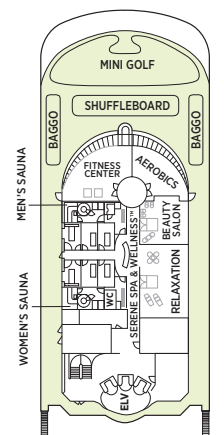

OVERALL LENGTH... 566 ft.
 BEAM (WIDTH)... 81 ft.
 DRAFT... 24 ft.
 SUITES... 248
 GUESTS... 496
 CREW... 378 International
 GUEST DECKS... 8
 GROSS TONNAGE... 28,803
 CRUISING SPEED... 20 Knots
 SHIP'S REGISTRY... Bahamas

DECK 5

COMPASS ROSE

DECK 6

CARD & CONFERENCE ROOMS
 COFFEE CONNECTION / CLUB.COM
 CRUISE SALES
 DESTINATION SERVICES
 LIBRARY
 NAVIGATOR LOUNGE
 RECEPTION & CONCIERGE
 SEVEN SEAS LOUNGE (LOWER)
 STARS LOUNGE

DECK 7

BOUTIQUE
 THE CASINO
 SEVEN SEAS LOUNGE (UPPER)

DECK 8

DECK 9

DECK 10

LA VERANDA
 POOL BAR
 POOL DECK
 POOL GRILL
 ICE CREAM BAR
 PRIME 7
 SETTE MARI

DECK 11

GALILEO'S LOUNGE
 JOGGING TRACK

DECK 12

AEROBICS
 BEAUTY SALON
 BOGGO
 FITNESS CENTER
 MINI GOLF
 SAUNAS
 SERENE SPA & WELLNESS™
 SHUFFLEBOARD