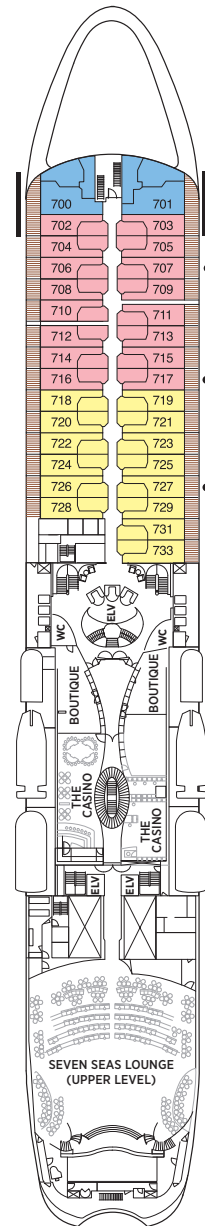

Seven Seas Navigator® DECK PLANS

- Convertible sofa bed
 - ♿ Wheelchair accessible suites 832, 833, 928, and 929 have shower stall instead of bathtub
 - Connecting suites
- Up to one rollaway bed can be added to most suites, please inquire at time of booking.

- MS MASTER SUITE
- GS GRAND SUITE
- NS NAVIGATOR SUITE
- A PENTHOUSE SUITE
- B PENTHOUSE SUITE
- C PENTHOUSE SUITE
- D CONCIERGE SUITE
- E DELUXE VERANDA SUITE
- F DELUXE VERANDA SUITE
- G DELUXE WINDOW SUITE
- H DELUXE WINDOW SUITE

OVERALL LENGTH... 566 ft.
 BEAM (WIDTH)... 81 ft.
 DRAFT... 24 ft.
 SUITES... 248
 GUESTS... 496
 CREW... 378 International
 GUEST DECKS... 8
 GROSS TONNAGE... 28,803
 CRUISING SPEED... 20 Knots
 SHIP'S REGISTRY... Bahamas

DECK 5

COMPASS ROSE

DECK 6

CARD & CONFERENCE ROOMS
 COFFEE CONNECTION / CLUB.COM
 CRUISE SALES
 DESTINATION SERVICES
 LIBRARY
 NAVIGATOR LOUNGE
 RECEPTION & CONCIERGE
 SEVEN SEAS LOUNGE (LOWER)
 STARS LOUNGE