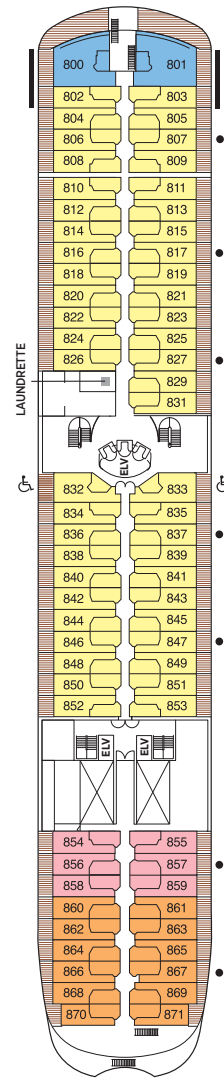

Seven Seas Navigator® DECK PLANS

1. Convertible sofa bed
   - ♿ Wheelchair accessible suites 832, 833, 928, and 929 have shower stall instead of bathtub
   - Connecting suites
2. Up to one rollaway bed can be added to most suites, please inquire at time of booking.

- MS MASTER SUITE
- GS GRAND SUITE
- NS NAVIGATOR SUITE
- A PENTHOUSE SUITE
- B PENTHOUSE SUITE
- C PENTHOUSE SUITE
- D CONCIERGE SUITE
- E DELUXE VERANDA SUITE
- F DELUXE VERANDA SUITE
- G DELUXE WINDOW SUITE
- H DELUXE WINDOW SUITE

OVERALL LENGTH... 566 ft.
BEAM (WIDTH)... 81 ft.
DRAFT... 24 ft.
SUITES... 248
GUESTS... 496
CREW... 378 International
GUEST DECKS... 8
GROSS TONNAGE... 28,803
CRUISING SPEED... 20 Knots
SHIP'S REGISTRY... Bahamas

COMPASS ROSE

CARD & CONFERENCE ROOMS
COFFEE CONNECTION / CLUB.COM
CRUISE SALES
DESTINATION SERVICES
LIBRARY
NAVIGATOR LOUNGE
RECEPTION & CONCIERGE
SEVEN SEAS LOUNGE (LOWER)
STARS LOUNGE

BOUTIQUE
THE CASINO
SEVEN SEAS LOUNGE (UPPER)

DECK 8

LA VERANDA
POOL BAR
POOL DECK
POOL GRILL
ICE CREAM BAR
PRIME 7
SETTE MARI

GALILEO'S LOUNGE
JOGGING TRACK

DECK 12

AEROBICS
BEAUTY SALON
BOGGO
FITNESS CENTER
MINI GOLF
SAUNAS
SERENE SPA & WELLNESS™
SHUFFLEBOARD