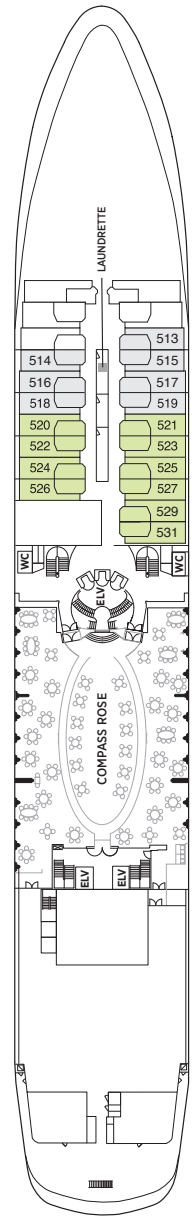

Seven Seas Navigator® DECK PLANS

- Convertible sofa bed
 - ♿ Wheelchair accessible suites 832, 833, 928, and 929 have shower stall instead of bathtub
 - Connecting suites
- Up to one rollaway bed can be added to most suites, please inquire at time of booking.

- MS MASTER SUITE
- GS GRAND SUITE
- NS NAVIGATOR SUITE
- A PENTHOUSE SUITE
- B PENTHOUSE SUITE
- C PENTHOUSE SUITE
- D CONCIERGE SUITE
- E DELUXE VERANDA SUITE
- F DELUXE VERANDA SUITE
- G DELUXE WINDOW SUITE
- H DELUXE WINDOW SUITE

OVERALL LENGTH... 566 ft.
 BEAM (WIDTH)... 81 ft.
 DRAFT... 24 ft.
 SUITES... 248
 GUESTS... 496
 CREW... 378 International
 GUEST DECKS... 8
 GROSS TONNAGE... 28,803
 CRUISING SPEED... 20 Knots
 SHIP'S REGISTRY... Bahamas

DECK 5

COMPASS ROSE

DECK 6

CARD & CONFERENCE ROOMS
 COFFEE CONNECTION / CLUB.COM
 CRUISE SALES
 DESTINATION SERVICES
 LIBRARY
 NAVIGATOR LOUNGE
 RECEPTION & CONCIERGE
 SEVEN SEAS LOUNGE (LOWER)
 STARS LOUNGE