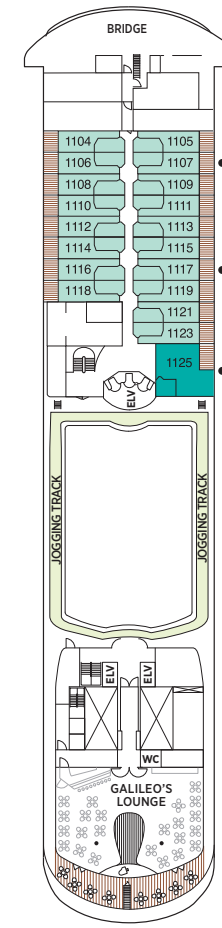

Seven Seas Navigator® DECK PLANS

- Convertible sofa bed
 - ♿ Wheelchair accessible suites 832, 833, 928, and 929 have shower stall instead of bathtub
 - Connecting suites
- Up to one rollaway bed can be added to most suites, please inquire at time of booking.

- MS MASTER SUITE
- GS GRAND SUITE
- NS NAVIGATOR SUITE
- A PENTHOUSE SUITE
- B PENTHOUSE SUITE
- C PENTHOUSE SUITE
- D CONCIERGE SUITE
- E DELUXE VERANDA SUITE
- F DELUXE VERANDA SUITE
- G DELUXE WINDOW SUITE
- H DELUXE WINDOW SUITE

OVERALL LENGTH... 566 ft.
 BEAM (WIDTH)... 81 ft.
 DRAFT... 24 ft.
 SUITES... 248
 GUESTS... 496
 CREW... 378 International
 GUEST DECKS... 8
 GROSS TONNAGE... 28,803
 CRUISING SPEED... 20 Knots
 SHIP'S REGISTRY... Bahamas

DECK 7

BOUTIQUE
 THE CASINO
 SEVEN SEAS LOUNGE (UPPER)

DECK 8

DECK 9

DECK 10

LA VERANDA
 POOL BAR
 POOL DECK
 POOL GRILL
 ICE CREAM BAR
 PRIME 7
 SETTE MARI

DECK 11

GALILEO'S LOUNGE
 JOGGING TRACK