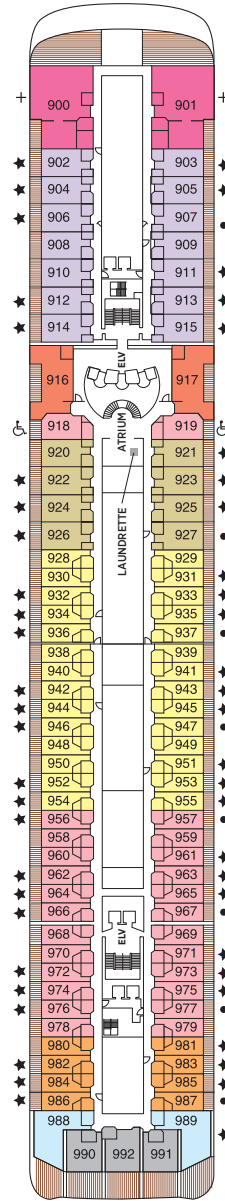

Seven Seas Mariner® DECK PLANS

- ★ Bathroom features a glass-enclosed shower instead of bathtub
- ✦ Wheelchair accessible suites 828, 829, 918, 919, 1012 and 1013 have shower stall instead of bathtub
- + 2-bedroom suite accommodates up to 6 guests (Up to one rollaway bed can be added to most suites, please inquire at time of booking)
- Convertible sofa bed

- MS MASTER SUITE
- GS GRAND SUITE
- MN MARINER SUITE
- SS SEVEN SEAS SUITE
- HS HORIZON VIEW SUITE
- A PENTHOUSE SUITE
- B PENTHOUSE SUITE
- C PENTHOUSE SUITE
- D CONCIERGE SUITE
- E CONCIERGE SUITE
- F DELUXE VERANDA SUITE
- G DELUXE VERANDA SUITE
- H DELUXE VERANDA SUITE

OVERALL LENGTH . . . . . 709 ft.
BEAM (WIDTH) . . . . . 93 ft.
DRAFT . . . . . 21 ft.
SUITES 348
GUESTS 696
CREW . . . . . 467 International
GUEST DECKS 8
GROSS TONNAGE 48,075
CRUISING SPEED . . . . . 20 Knots
SHIP'S REGISTRY . . . . . Bahamas

- COMPASS ROSE
- CONSTELLATION THEATER (LOWER)
- CRUISE SALES
- DESTINATION SERVICES
- MARINER LOUNGE
- PRIME 7
- RECEPTION & CONCIERGE

- BOUTIQUE
- CARD & CONFERENCE ROOMS
- CHARTREUSE
- COFFEE CONNECTION
- CONNOISSEUR CLUB
- CONSTELLATION THEATER (UPPER)
- THE GARDEN PROMENADE
- HORIZON LOUNGE
- LIBRARY / CLUB.COM
- STARS NIGHTCLUB

- AEROBICS
- BEAUTY SALON
- BOUTIQUE
- THE CASINO
- FITNESS CENTER
- SAUNAS
- SERENE SPA & WELLNESS™

DECK 9

- LA VERANDA
- ICE CREAM BAR
- POOL BAR
- POOL DECK
- POOL GRILL
- SETTE MARI

- BOCCIE COURT
- GOLF NETS
- JOGGING TRACK
- OBSERVATION LOUNGE
- PADDLE TENNIS COURT
- PUTTING GREEN
- SHUFFLEBOARD
- SPORTS DECK