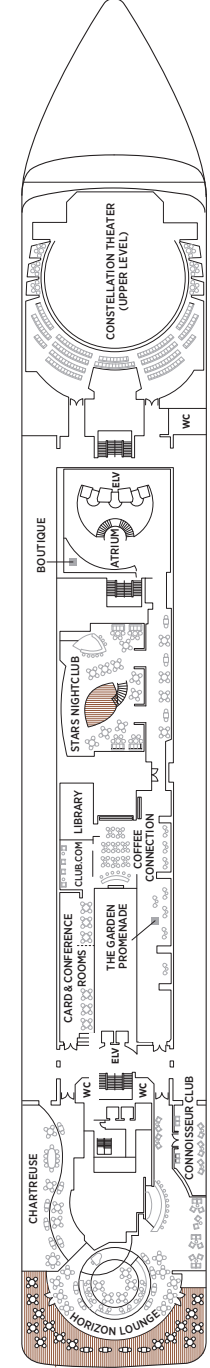

# Seven Seas Mariner® DECK PLANS

- ★ Bathroom features a glass-enclosed shower instead of bathtub
- ✦ Wheelchair accessible suites 828, 829, 918, 919, 1012 and 1013 have shower stall instead of bathtub
- + 2-bedroom suite accommodates up to 6 guests (Up to one rollaway bed can be added to most suites, please inquire at time of booking)
- Convertible sofa bed

- MS MASTER SUITE
- GS GRAND SUITE
- MN MARINER SUITE
- SS SEVEN SEAS SUITE
- HS HORIZON VIEW SUITE
- A PENTHOUSE SUITE
- B PENTHOUSE SUITE
- C PENTHOUSE SUITE
- D CONCIERGE SUITE
- E CONCIERGE SUITE
- F DELUXE VERANDA SUITE
- G DELUXE VERANDA SUITE
- H DELUXE VERANDA SUITE

OVERALL LENGTH . . . . . 709 ft.  
 BEAM (WIDTH) . . . . . 93 ft.  
 DRAFT . . . . . 21 ft.  
 SUITES . . . . . 348  
 GUESTS . . . . . 696  
 CREW . . . . . 467 International  
 GUEST DECKS . . . . . 8  
 GROSS TONNAGE . . . . . 48,075  
 CRUISING SPEED . . . . . 20 Knots  
 SHIP'S REGISTRY . . . . . Bahamas

DECK 5

- COMPASS ROSE
- CONSTELLATION THEATER (LOWER)
- CRUISE SALES
- DESTINATION SERVICES
- MARINER LOUNGE
- PRIME 7
- RECEPTION & CONCIERGE

DECK 6

- BOUTIQUE
- CARD & CONFERENCE ROOMS
- CHARTREUSE
- COFFEE CONNECTION
- CONNOISSEUR CLUB
- CONSTELLATION THEATER (UPPER)
- THE GARDEN PROMENADE
- HORIZON LOUNGE
- LIBRARY / CLUB.COM
- STARS NIGHTCLUB