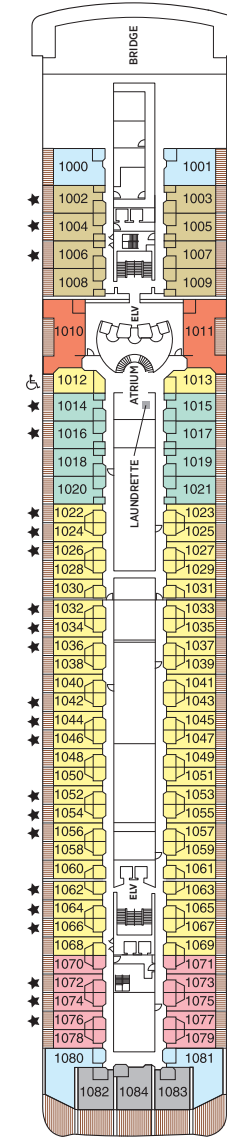

Seven Seas Mariner® DECK PLANS

- ★ Bathroom features a glass-enclosed shower instead of bathtub
- ✦ Wheelchair accessible suites 828, 829, 918, 919, 1012 and 1013 have shower stall instead of bathtub
- + 2-bedroom suite accommodates up to 6 guests (Up to one rollaway bed can be added to most suites, please inquire at time of booking)
- Convertible sofa bed

- MS MASTER SUITE
- GS GRAND SUITE
- MN MARINER SUITE
- SS SEVEN SEAS SUITE
- HS HORIZON VIEW SUITE
- A PENTHOUSE SUITE
- B PENTHOUSE SUITE
- C PENTHOUSE SUITE
- D CONCIERGE SUITE
- E CONCIERGE SUITE
- F DELUXE VERANDA SUITE
- G DELUXE VERANDA SUITE
- H DELUXE VERANDA SUITE

OVERALL LENGTH . . . . . 709 ft.
BEAM (WIDTH) . . . . . 93 ft.
DRAFT . . . . . 21 ft.
SUITES 348
GUESTS 696
CREW . . . . . 467 International
GUEST DECKS 8
GROSS TONNAGE 48,075
CRUISING SPEED . . . . . 20 Knots
SHIP'S REGISTRY . . . . . Bahamas

- COMPASS ROSE
- CONSTELLATION THEATER (LOWER)
- CRUISE SALES
- DESTINATION SERVICES
- MARINER LOUNGE
- PRIME 7
- RECEPTION & CONCIERGE

- BOUTIQUE
- CARD & CONFERENCE ROOMS
- CHARTREUSE
- COFFEE CONNECTION
- CONNOISSEUR CLUB
- CONSTELLATION THEATER (UPPER)
- THE GARDEN PROMENADE
- HORIZON LOUNGE
- LIBRARY / CLUB.COM
- STARS NIGHTCLUB

- AEROBICS
- BEAUTY SALON
- BOUTIQUE
- THE CASINO
- FITNESS CENTER
- SAUNAS
- SERENE SPA & WELLNESS™

DECK 10

- LA VERANDA
- ICE CREAM BAR
- POOL BAR
- POOL DECK
- POOL GRILL
- SETTE MARI

- BOCCIE COURT
- GOLF NETS
- JOGGING TRACK
- OBSERVATION LOUNGE
- PADDLE TENNIS COURT
- PUTTING GREEN
- SHUFFLEBOARD
- SPORTS DECK