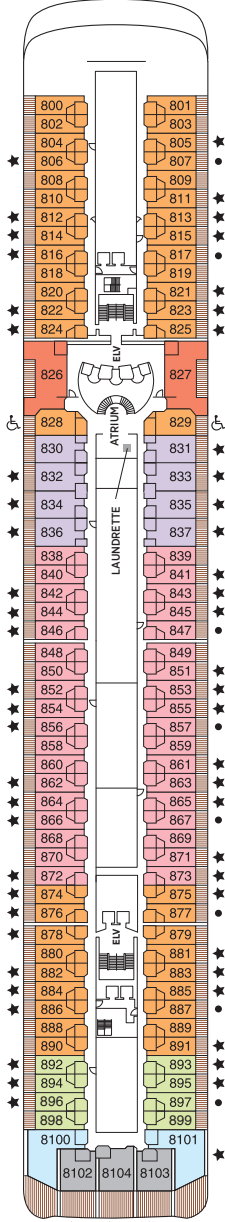

Seven Seas Mariner® DECK PLANS

- ★ Bathroom features a glass-enclosed shower instead of bathtub
- ✦ Wheelchair accessible suites 828, 829, 918, 919, 1012 and 1013 have shower stall instead of bathtub
- + 2-bedroom suite accommodates up to 6 guests (Up to one rollaway bed can be added to most suites, please inquire at time of booking)
- Convertible sofa bed

- MS MASTER SUITE
- GS GRAND SUITE
- MN MARINER SUITE
- SS SEVEN SEAS SUITE
- HS HORIZON VIEW SUITE
- A PENTHOUSE SUITE
- B PENTHOUSE SUITE
- C PENTHOUSE SUITE
- D CONCIERGE SUITE
- E CONCIERGE SUITE
- F DELUXE VERANDA SUITE
- G DELUXE VERANDA SUITE
- H DELUXE VERANDA SUITE

OVERALL LENGTH . . . . . 709 ft.
BEAM (WIDTH) . . . . . 93 ft.
DRAFT . . . . . 21 ft.
SUITES 348
GUESTS 696
CREW . . . . . 467 International
GUEST DECKS 8
GROSS TONNAGE 48,075
CRUISING SPEED . . . . . 20 Knots
SHIP'S REGISTRY . . . . . Bahamas

- COMPASS ROSE
- CONSTELLATION THEATER (LOWER)
- CRUISE SALES
- DESTINATION SERVICES
- MARINER LOUNGE
- PRIME 7
- RECEPTION & CONCIERGE

- BOUTIQUE
- CARD & CONFERENCE ROOMS
- CHARTREUSE
- COFFEE CONNECTION
- CONNOISSEUR CLUB
- CONSTELLATION THEATER (UPPER)
- THE GARDEN PROMENADE
- HORIZON LOUNGE
- LIBRARY / CLUB.COM
- STARS NIGHTCLUB

- AEROBICS
- BEAUTY SALON
- BOUTIQUE
- THE CASINO
- FITNESS CENTER
- SAUNAS
- SERENE SPA & WELLNESS™

DECK 8

- LA VERANDA
- ICE CREAM BAR
- POOL BAR
- POOL DECK
- POOL GRILL
- SETTE MARI

- BOCCIE COURT
- GOLF NETS
- JOGGING TRACK
- OBSERVATION LOUNGE
- PADDLE TENNIS COURT
- PUTTING GREEN
- SHUFFLEBOARD
- SPORTS DECK