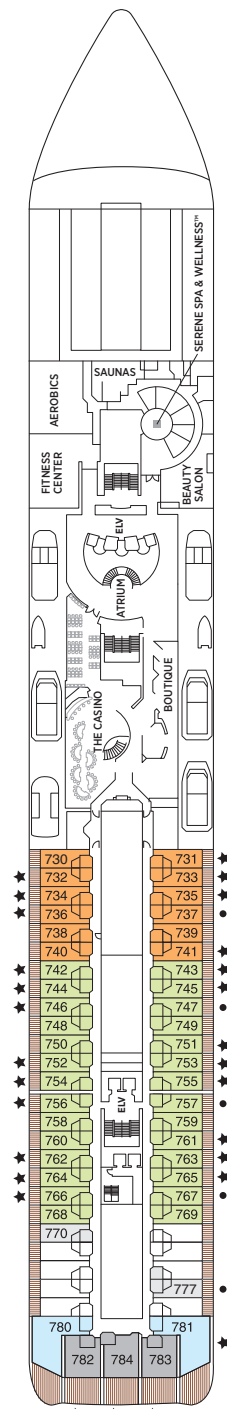

# Seven Seas Mariner® DECK PLANS

- ★ Bathroom features a glass-enclosed shower instead of bathtub
- ✦ Wheelchair accessible suites 828, 829, 918, 919, 1012 and 1013 have shower stall instead of bathtub
- + 2-bedroom suite accommodates up to 6 guests (Up to one rollaway bed can be added to most suites, please inquire at time of booking)
- Convertible sofa bed

- MS MASTER SUITE
- GS GRAND SUITE
- MN MARINER SUITE
- SS SEVEN SEAS SUITE
- HS HORIZON VIEW SUITE
- A PENTHOUSE SUITE
- B PENTHOUSE SUITE
- C PENTHOUSE SUITE
- D CONCIERGE SUITE
- E CONCIERGE SUITE
- F DELUXE VERANDA SUITE
- G DELUXE VERANDA SUITE
- H DELUXE VERANDA SUITE

OVERALL LENGTH . . . . . 709 ft.  
 BEAM (WIDTH) . . . . . 93 ft.  
 DRAFT . . . . . 21 ft.  
 SUITES . . . . . 348  
 GUESTS . . . . . 696  
 CREW . . . . . 467 International  
 GUEST DECKS . . . . . 8  
 GROSS TONNAGE . . . . . 48,075  
 CRUISING SPEED . . . . . 20 Knots  
 SHIP'S REGISTRY . . . . . Bahamas

DECK 5

- COMPASS ROSE
- CONSTELLATION THEATER (LOWER)
- CRUISE SALES
- DESTINATION SERVICES
- MARINER LOUNGE
- PRIME 7
- RECEPTION & CONCIERGE

DECK 6

- BOUTIQUE
- CARD & CONFERENCE ROOMS
- CHARTREUSE
- COFFEE CONNECTION
- CONNOISSEUR CLUB
- CONSTELLATION THEATER (UPPER)
- THE GARDEN PROMENADE
- HORIZON LOUNGE
- LIBRARY / CLUB.COM
- STARS NIGHTCLUB