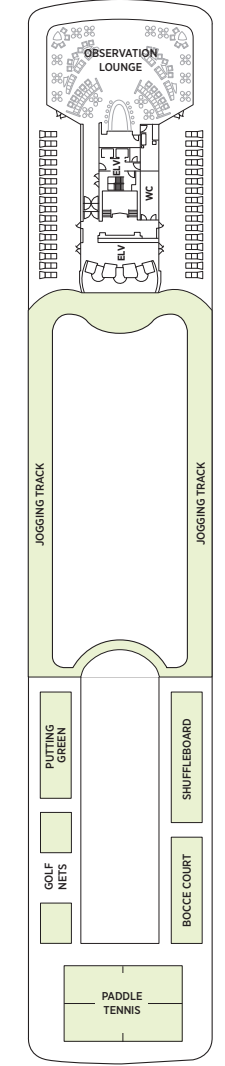

# Seven Seas Mariner® DECK PLANS

- ★ Bathroom features a glass-enclosed shower instead of bathtub
- ✦ Wheelchair accessible suites 828, 829, 918, 919, 1012 and 1013 have shower stall instead of bathtub
- + 2-bedroom suite accommodates up to 6 guests (Up to one rollaway bed can be added to most suites, please inquire at time of booking)
- Convertible sofa bed

OVERALL LENGTH . . . . . 709 ft.  
 BEAM (WIDTH) . . . . . 93 ft.  
 DRAFT . . . . . 21 ft.  
 SUITES . . . . . 348  
 GUESTS . . . . . 696  
 CREW . . . . . 467 International  
 GUEST DECKS . . . . . 8  
 GROSS TONNAGE . . . . . 48,075  
 CRUISING SPEED . . . . . 20 Knots  
 SHIP'S REGISTRY . . . . . Bahamas

DECK 5

- COMPASS ROSE
- CONSTELLATION THEATER (LOWER)
- CRUISE SALES
- DESTINATION SERVICES
- MARINER LOUNGE
- PRIME 7
- RECEPTION & CONCIERGE

DECK 6

- BOUTIQUE
- CARD & CONFERENCE ROOMS
- CHARTREUSE
- COFFEE CONNECTION
- CONNOISSEUR CLUB
- CONSTELLATION THEATER (UPPER)
- THE GARDEN PROMENADE
- HORIZON LOUNGE
- LIBRARY / CLUB.COM
- STARS NIGHTCLUB

DECK 7

- AEROBICS
- BEAUTY SALON
- BOUTIQUE
- THE CASINO
- FITNESS CENTER
- SAUNAS
- SERENE SPA & WELLNESS™

DECK 8

DECK 9

DECK 10

DECK 11

- LA VERANDA
- ICE CREAM BAR
- POOL BAR
- POOL DECK
- POOL GRILL
- SETTE MARI