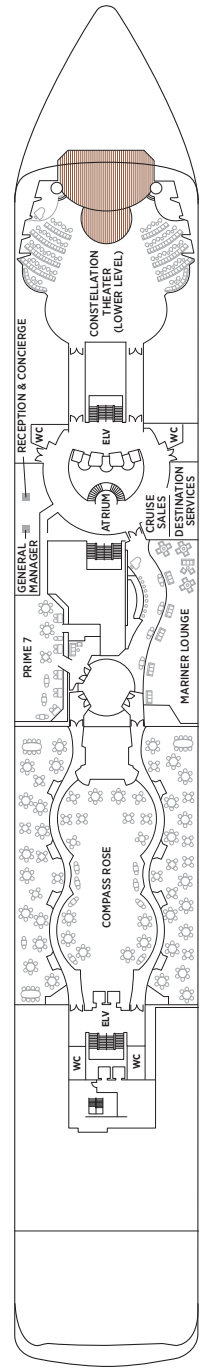

# Seven Seas Mariner® DECK PLANS

- ★ Bathroom features a glass-enclosed shower instead of bathtub
- ✦ Wheelchair accessible suites 828, 829, 918, 919, 1012 and 1013 have shower stall instead of bathtub
- + 2-bedroom suite accommodates up to 6 guests (Up to one rollaway bed can be added to most suites, please inquire at time of booking)
- Convertible sofa bed

- MS MASTER SUITE
- GS GRAND SUITE
- MN MARINER SUITE
- SS SEVEN SEAS SUITE
- HS HORIZON VIEW SUITE
- A PENTHOUSE SUITE
- B PENTHOUSE SUITE
- C PENTHOUSE SUITE
- D CONCIERGE SUITE
- E CONCIERGE SUITE
- F DELUXE VERANDA SUITE
- G DELUXE VERANDA SUITE
- H DELUXE VERANDA SUITE

OVERALL LENGTH . . . . . 709 ft.  
 BEAM (WIDTH) . . . . . 93 ft.  
 DRAFT . . . . . 21 ft.  
 SUITES . . . . . 348  
 GUESTS . . . . . 696  
 CREW . . . . . 467 International  
 GUEST DECKS . . . . . 8  
 GROSS TONNAGE . . . . . 48,075  
 CRUISING SPEED . . . . . 20 Knots  
 SHIP'S REGISTRY . . . . . Bahamas

DECK 5

- COMPASS ROSE
- CONSTELLATION THEATER (LOWER)
- CRUISE SALES
- DESTINATION SERVICES
- MARINER LOUNGE
- PRIME 7
- RECEPTION & CONCIERGE

DECK 6

- BOUTIQUE
- CARD & CONFERENCE ROOMS
- CHARTREUSE
- COFFEE CONNECTION
- CONNOISSEUR CLUB
- CONSTELLATION THEATER (UPPER)
- THE GARDEN PROMENADE
- HORIZON LOUNGE
- LIBRARY / CLUB.COM
- STARS NIGHTCLUB