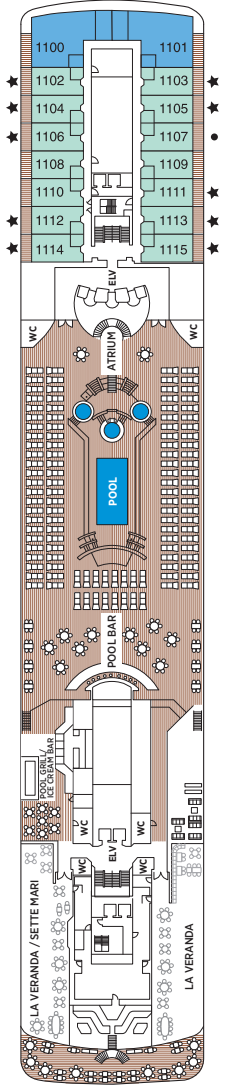

DECK 11

- LA VERANDA
- ICE CREAM BAR
- POOL BAR
- POOL DECK
- POOL GRILL
- SETTE MARI